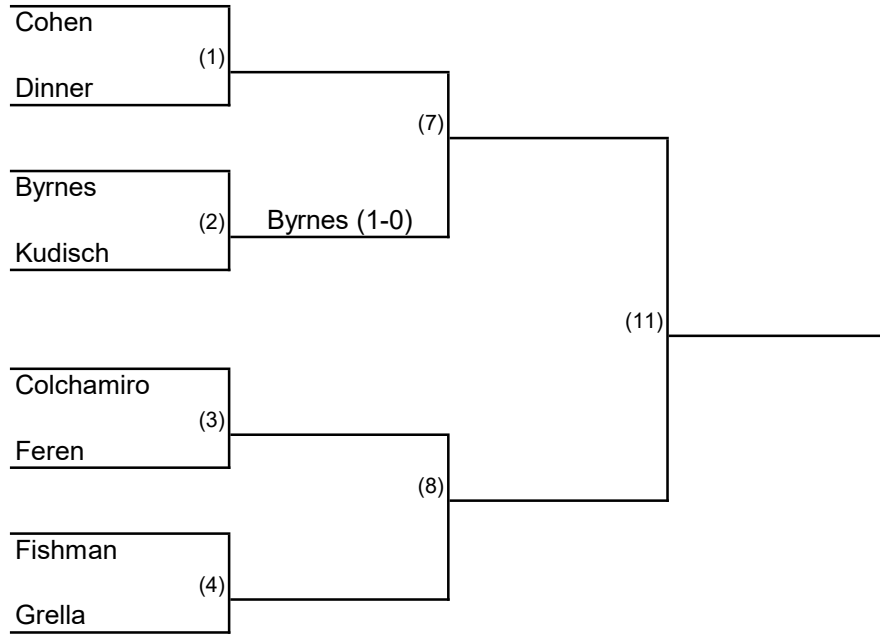

# NASSAU-SUFFOLK BRIDGE ASSOCIATION 2017 FRANK ALLISON DOUBLE KNOCKOUT TOURNAMENT FLIGHT A

## Non - Losers

## Once - Losers