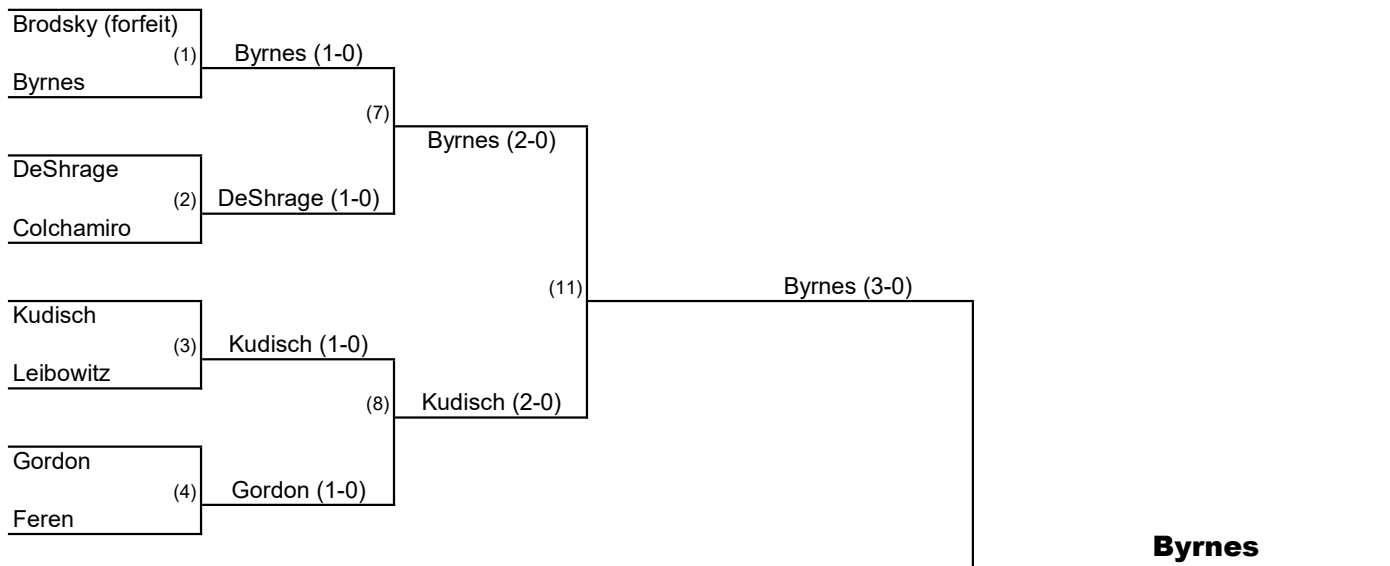

# NASSAU-SUFFOLK BRIDGE ASSOCIATION 2018 FRANK ALLISON DOUBLE KNOCKOUT TOURNAMENT FLIGHT A

## Non - Losers

## Once - Losers