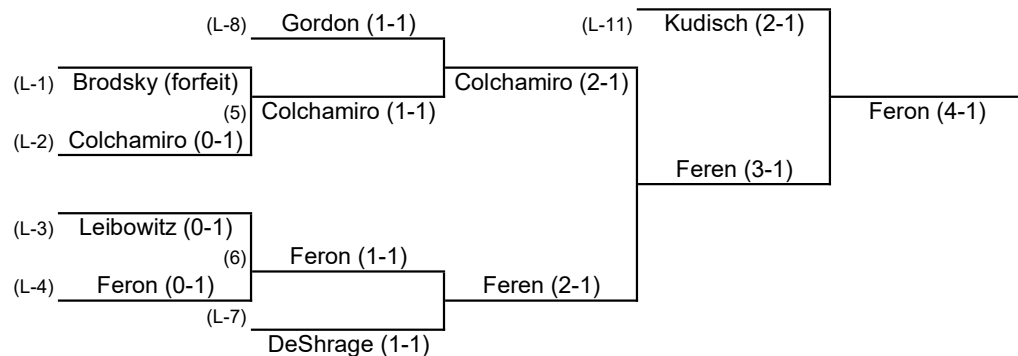

# NASSAU-SUFFOLK BRIDGE ASSOCIATION 2018 FRANK ALLISON DOUBLE KNOCKOUT TOURNAMENT FLIGHT A

## Non - Losers

## Once - Losers